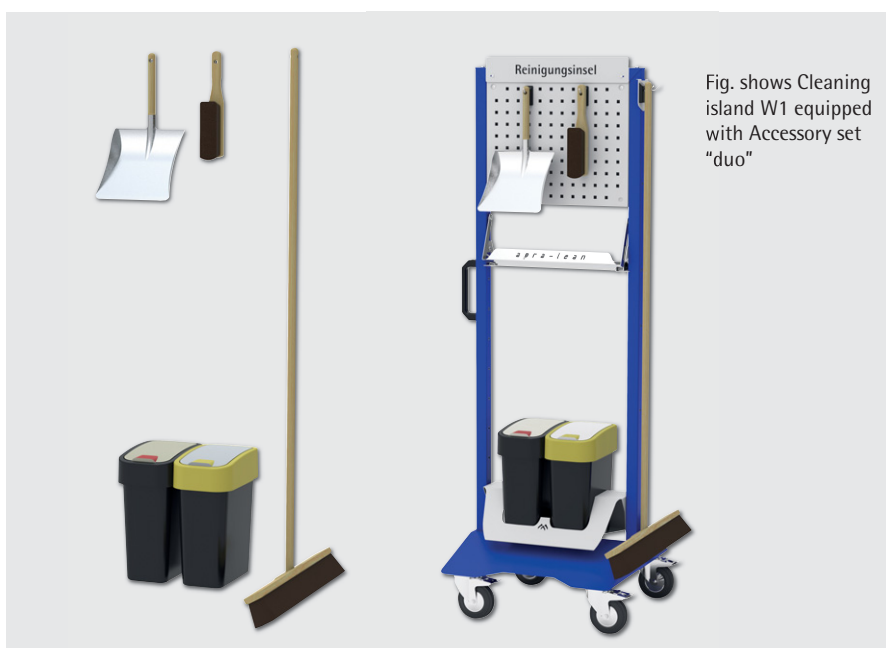

Accessory sets for cleaning island (uno / duo)

The cleaning set is equipped with a broom and a hand brush with medium-fine bristles for universal use, a dustpan and a centrally located trash can with a capacity of 25 L ("uno") or with two trash cans with a capacity of 10 L each ("duo").

Material:

Broom: Wood / natural fibers

Dustpan: wood / galvanized sheet metal

Hand brush: wood / natural fibers

Trash can: plastic

Scope of delivery "uno"

- 1 x broom, W = 600 mm
- 1 x dustpan
- 1 x hand brush
- 1 x trash can 25 L neutral

Scope of delivery "duo"

- 1 x broom, W = 600 mm
- 1 x dustpan
- 1 x hand brush
- 1 x waste garbage can 10 L, neutral
- 1 x dustbin 10 L, yellow

Delivery:

1. When ordered individually: by parcel service (broom handle not mounted).
2. When ordered together with cleaning island: on pallet (broom handle not mounted)

Fig. shows Cleaning island W1 equipped with Accessory set "uno"

Accessory set "uno"
570-580-01

Fig. shows Cleaning island W1 equipped with Accessory set "duo"

Accessory set "duo"
570-580-02

• Sets of trash can holders and trash cans can be found in the accessories on p. 22